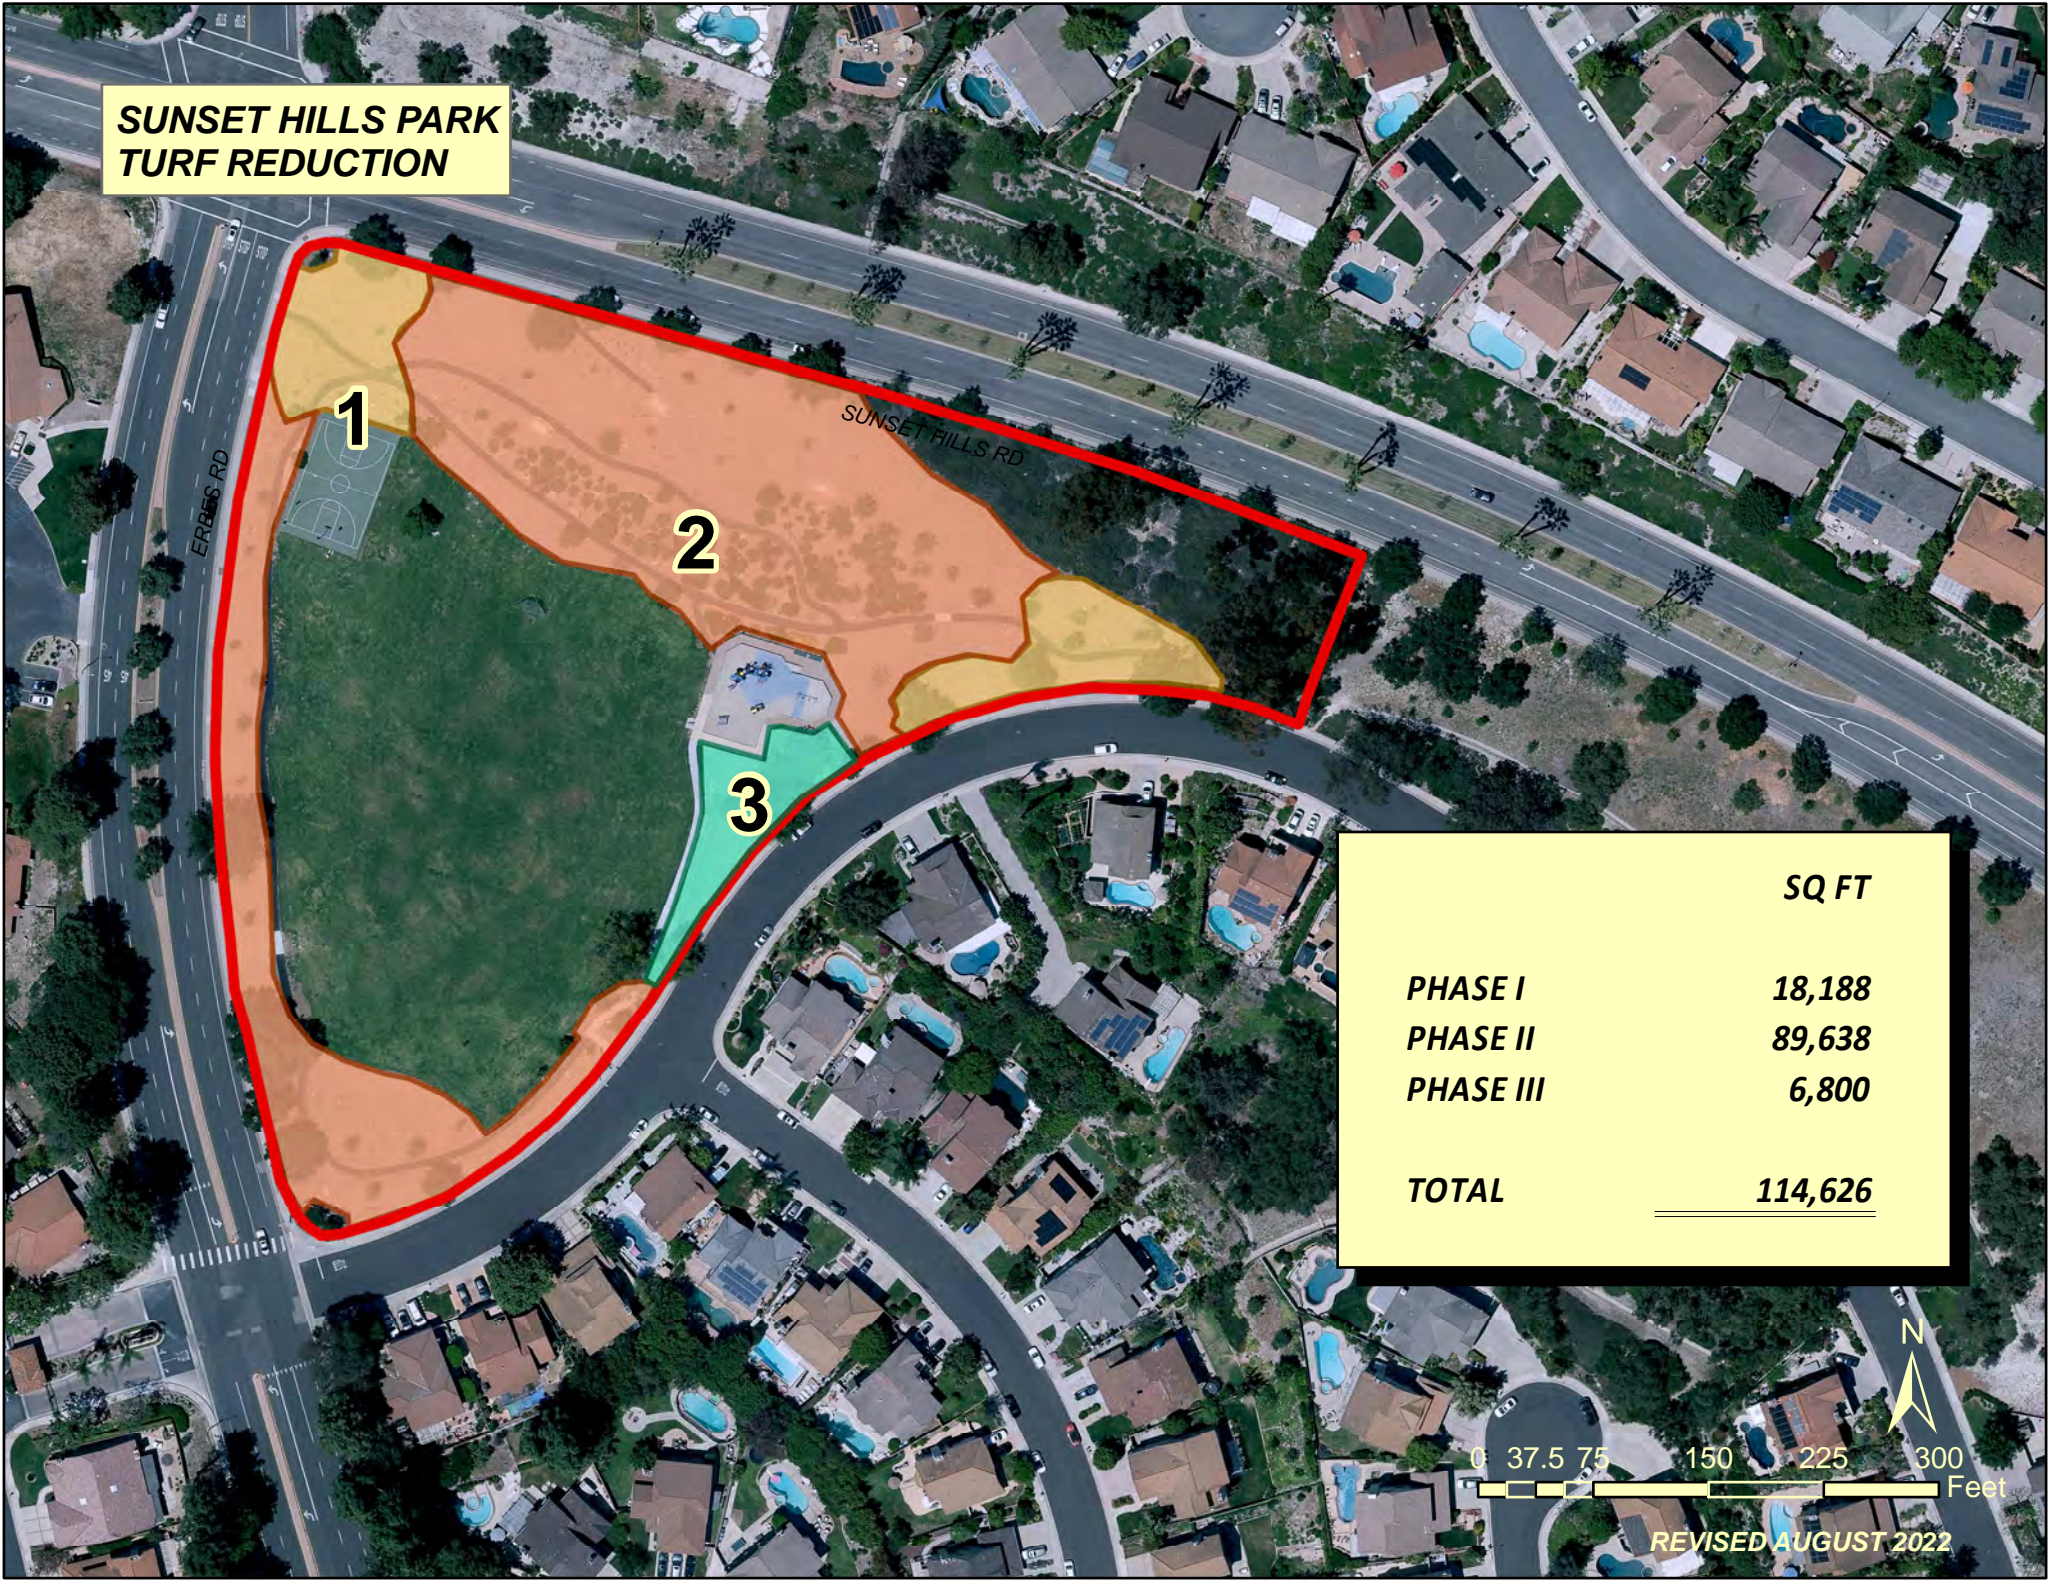

**SUNSET HILLS PARK
TURF REDUCTION**

1

2

3

	SQ FT
PHASE I	18,188
PHASE II	89,638
PHASE III	6,800
TOTAL	<u>114,626</u>

REVISED AUGUST 2022