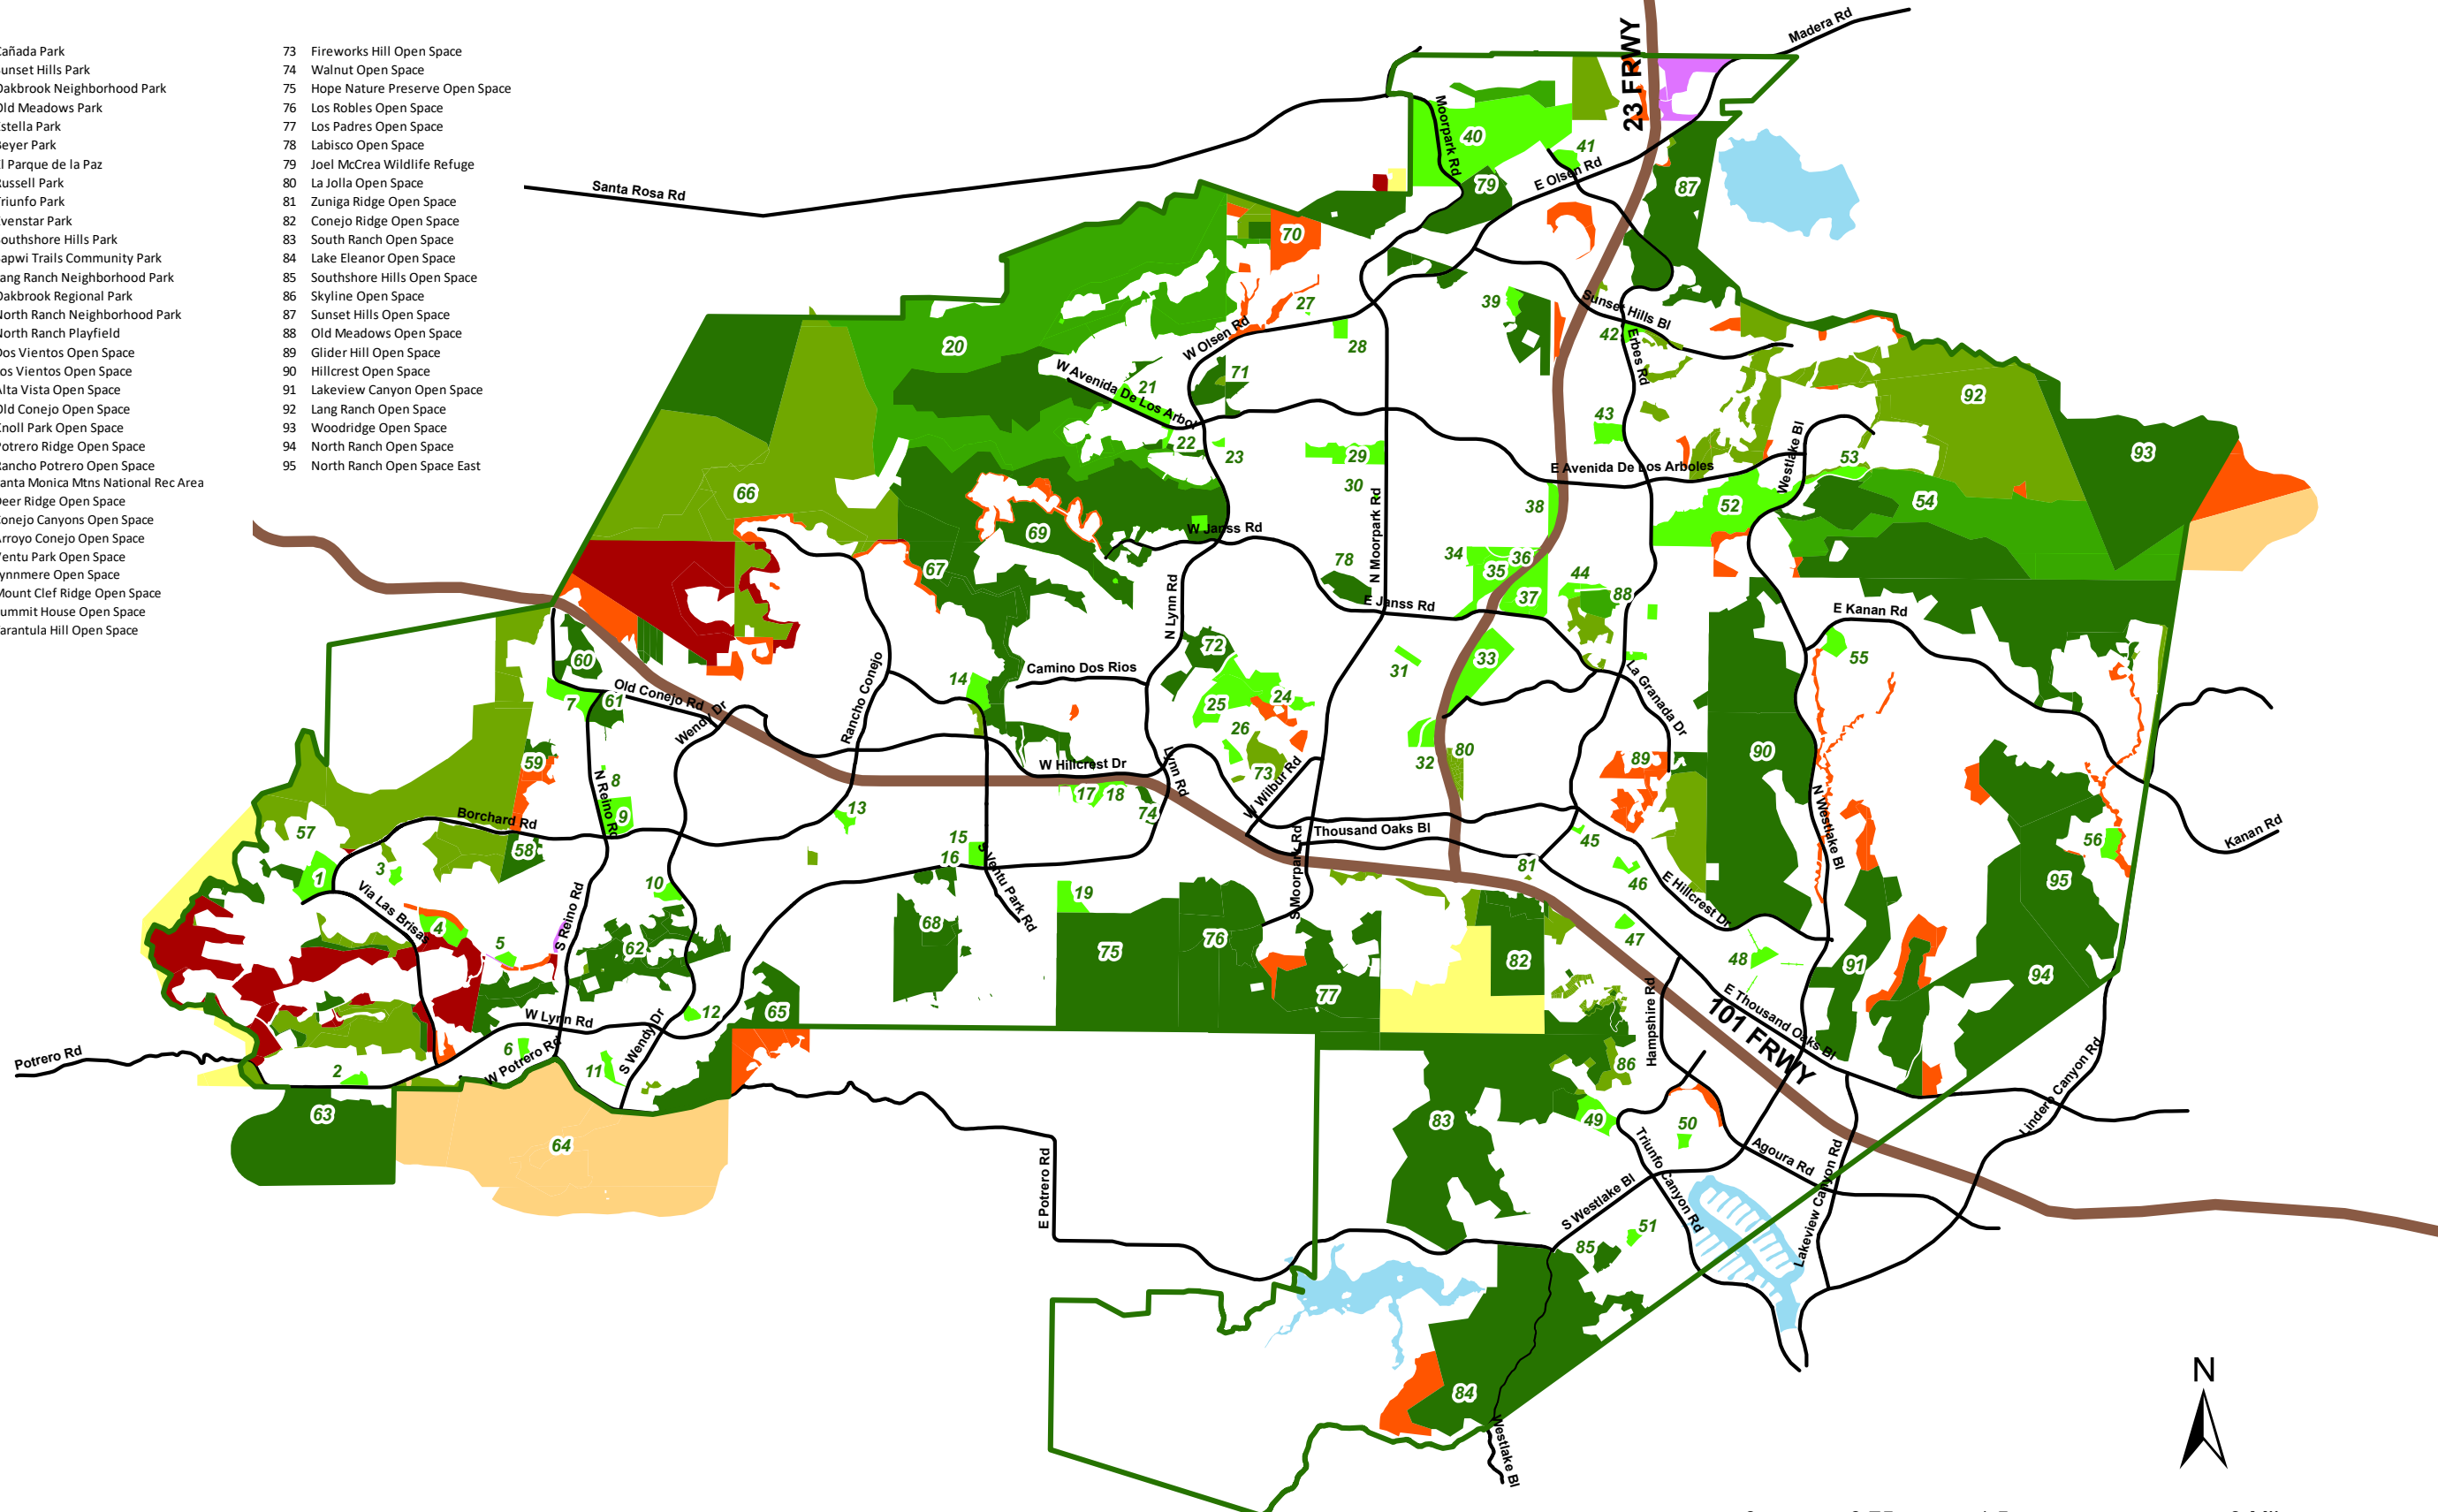

**LEGEND**

- CRPD Boundary
- COSCA
- CRPD
- City
- County
- MRCA
- National Park Service
- Private Permanent
- Private Temporary
- Park Sites