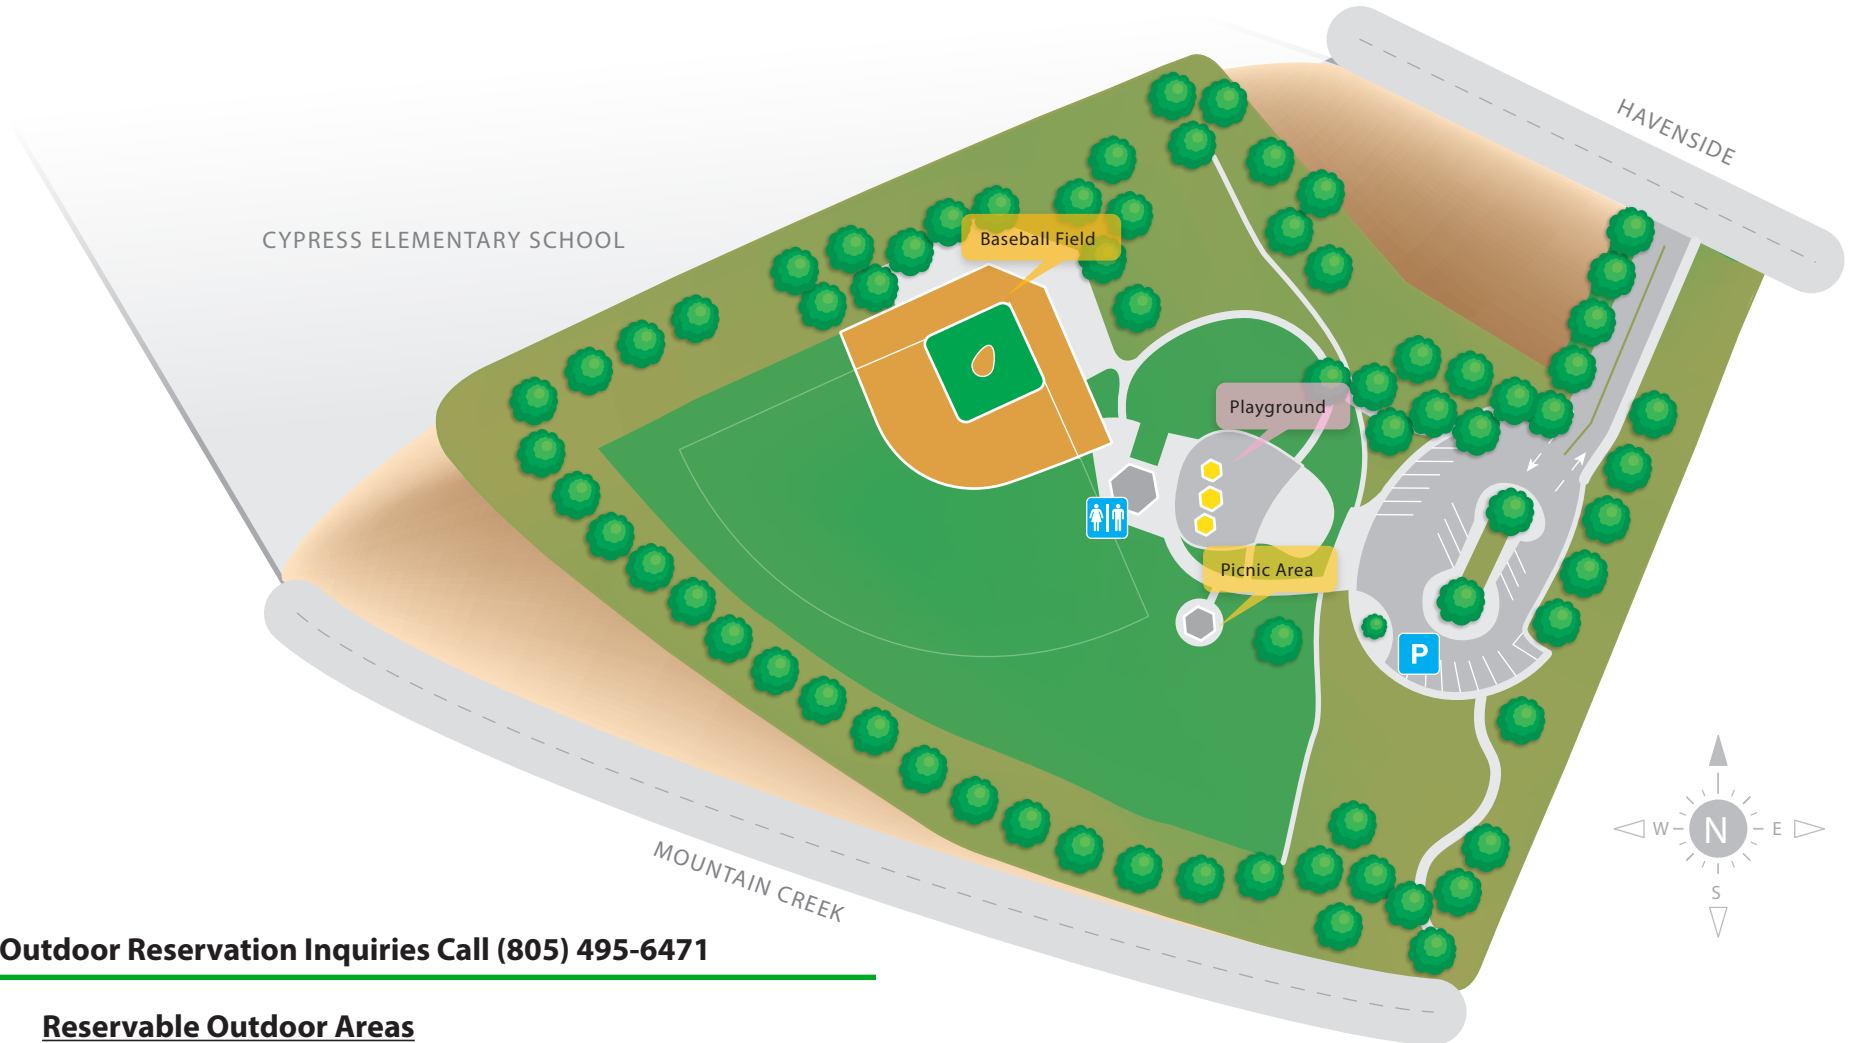

# Cypress Park

469 1/2 S. Havenside Avenue, Newbury Park, CA 91320

**For Outdoor Reservation Inquiries Call (805) 495-6471**

## Reservable Outdoor Areas

Baseball Field