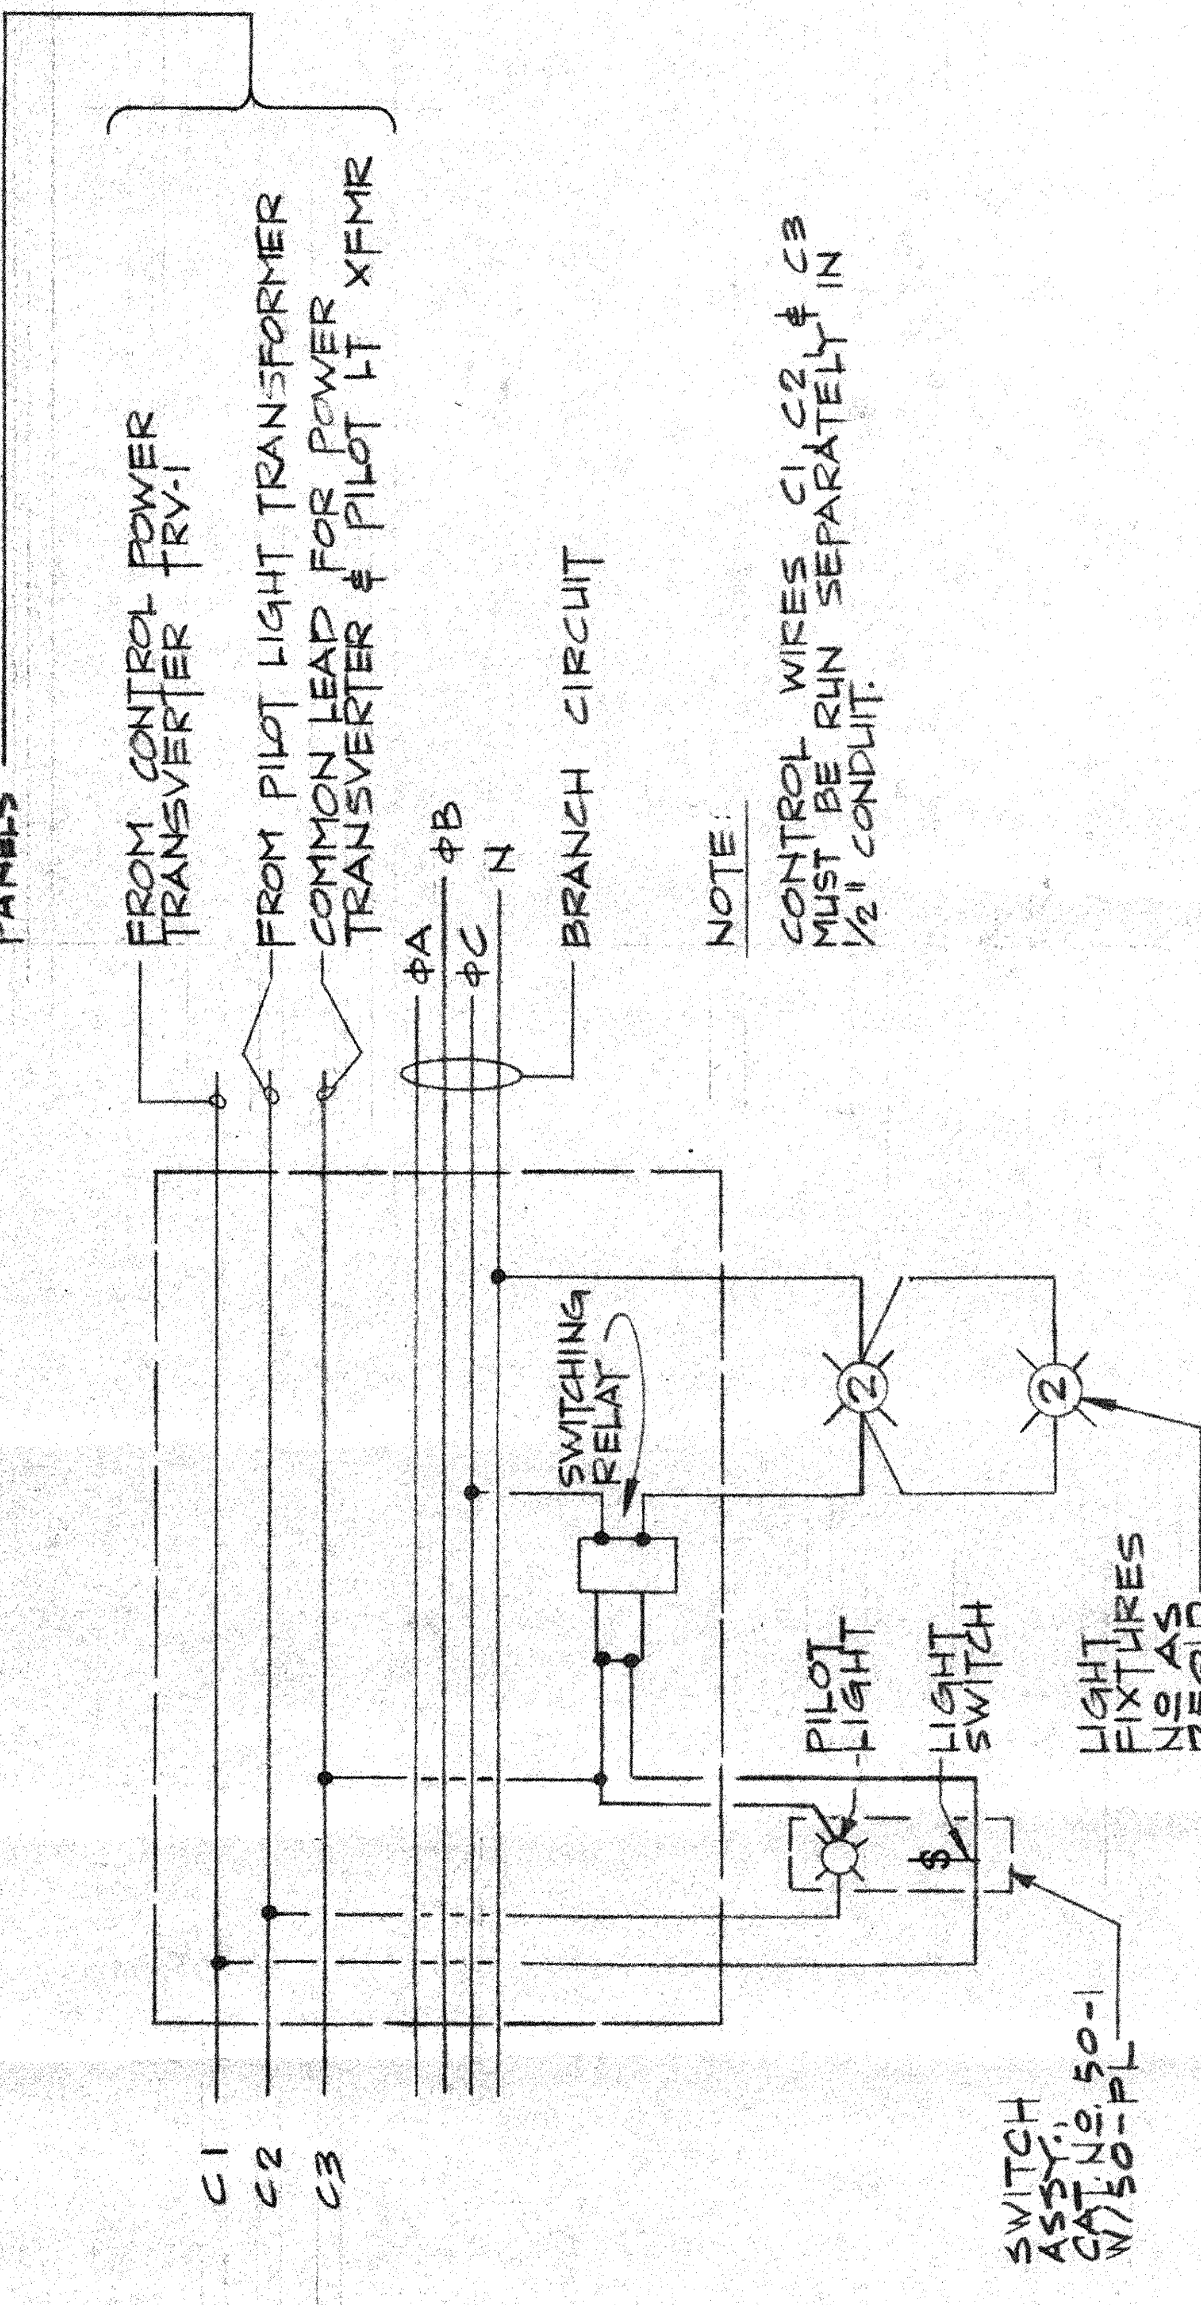

EQUIP INSTALLED IN LOW VOLTAGE LIGHTING CONTROL

TYPICAL DIAGRAM FOR LOW VOLTAGE SWITCH CONTROL IN OFFICE & MISCELL. AREAS

NO SCALE
 DIAGRAM SHOWS WIRING FOR SYSTEM AS MANUFACTURED BY OTHER MANUFACTURER. IF OTHER SYSTEM IS USED, MODIFICATIONS AS REQUIRED.