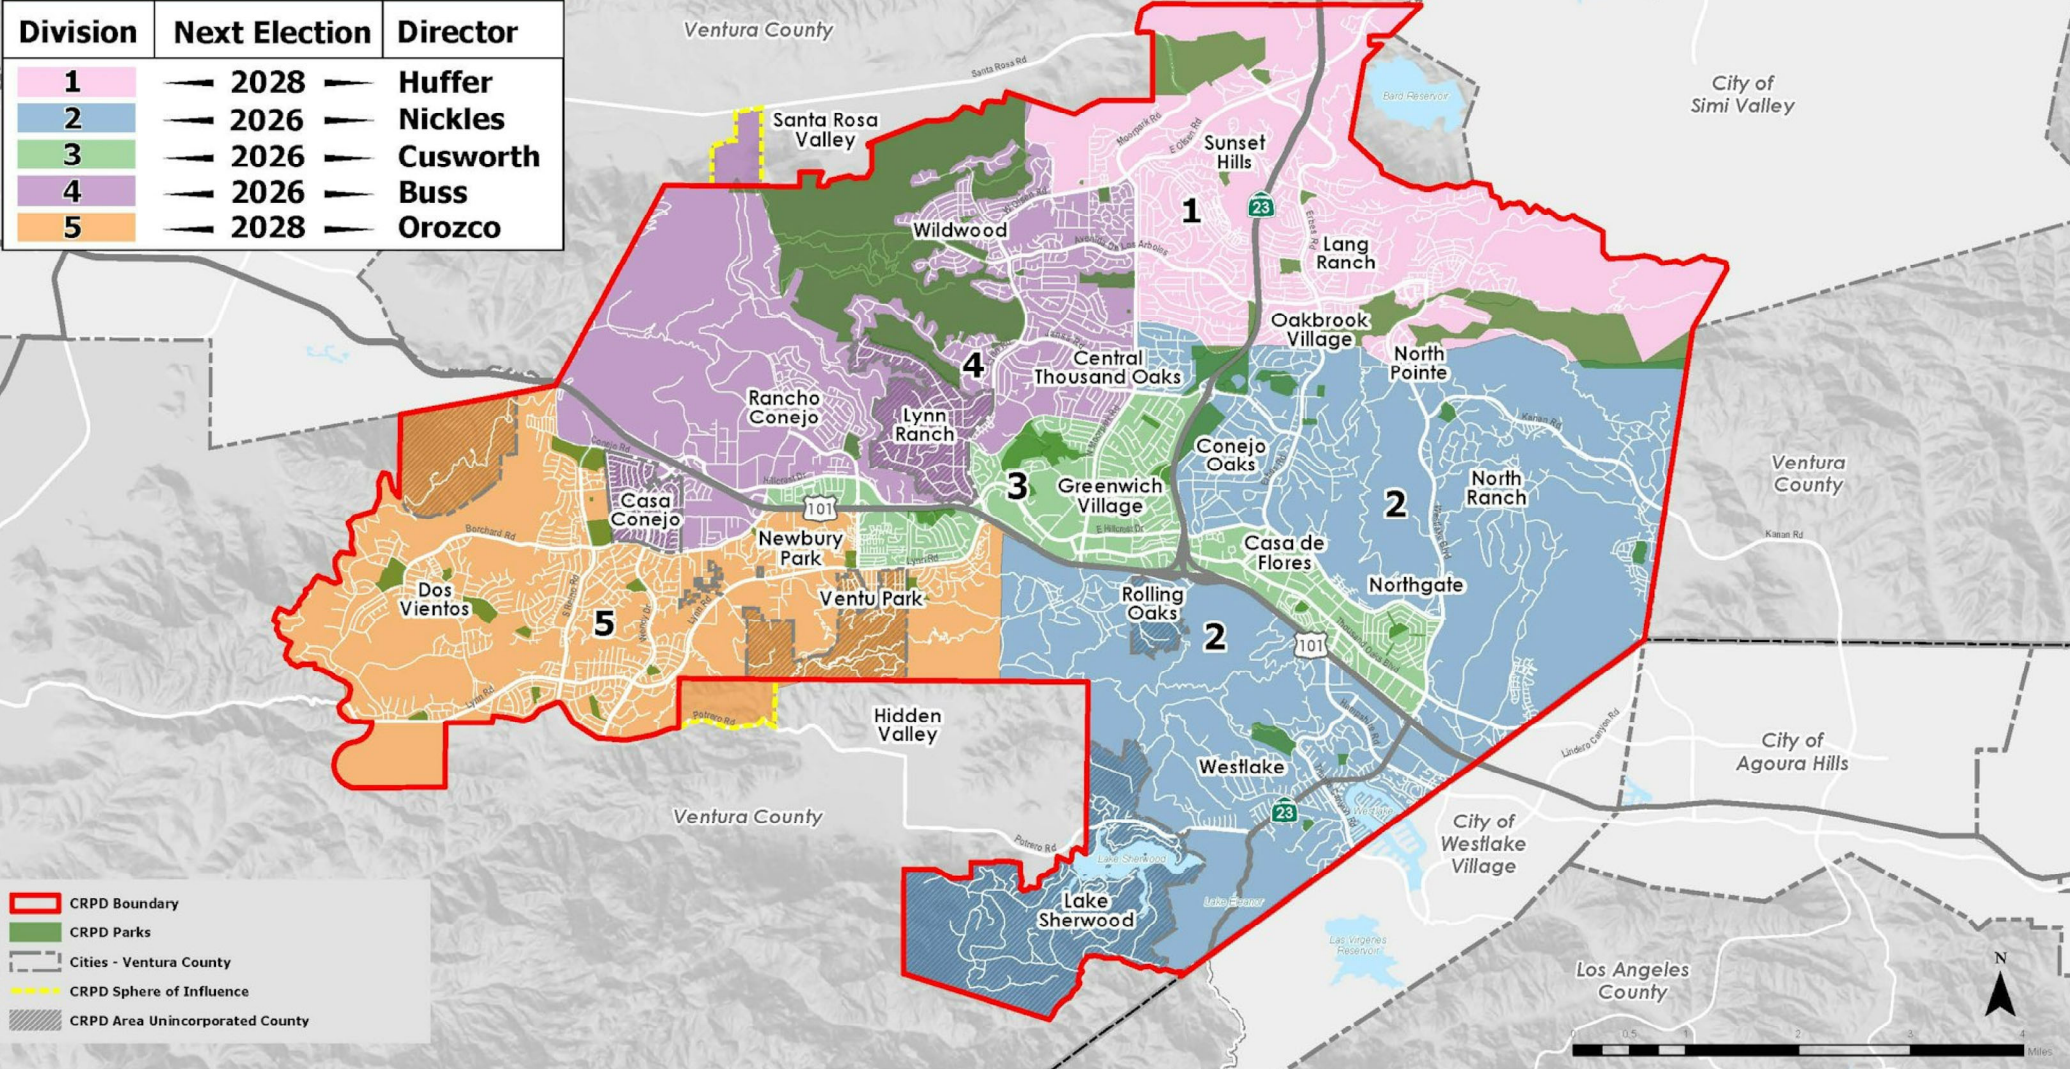

# Division Election Map

## Sequence of Elections

Division	Next Election	Director
1	2028	Huffer
2	2026	Nickles
3	2026	Cusworth
4	2026	Buss
5	2028	Orozco

- CRPD Boundary
- CRPD Parks
- Cities - Ventura County
- CRPD Sphere of Influence
- CRPD Area Unincorporated County