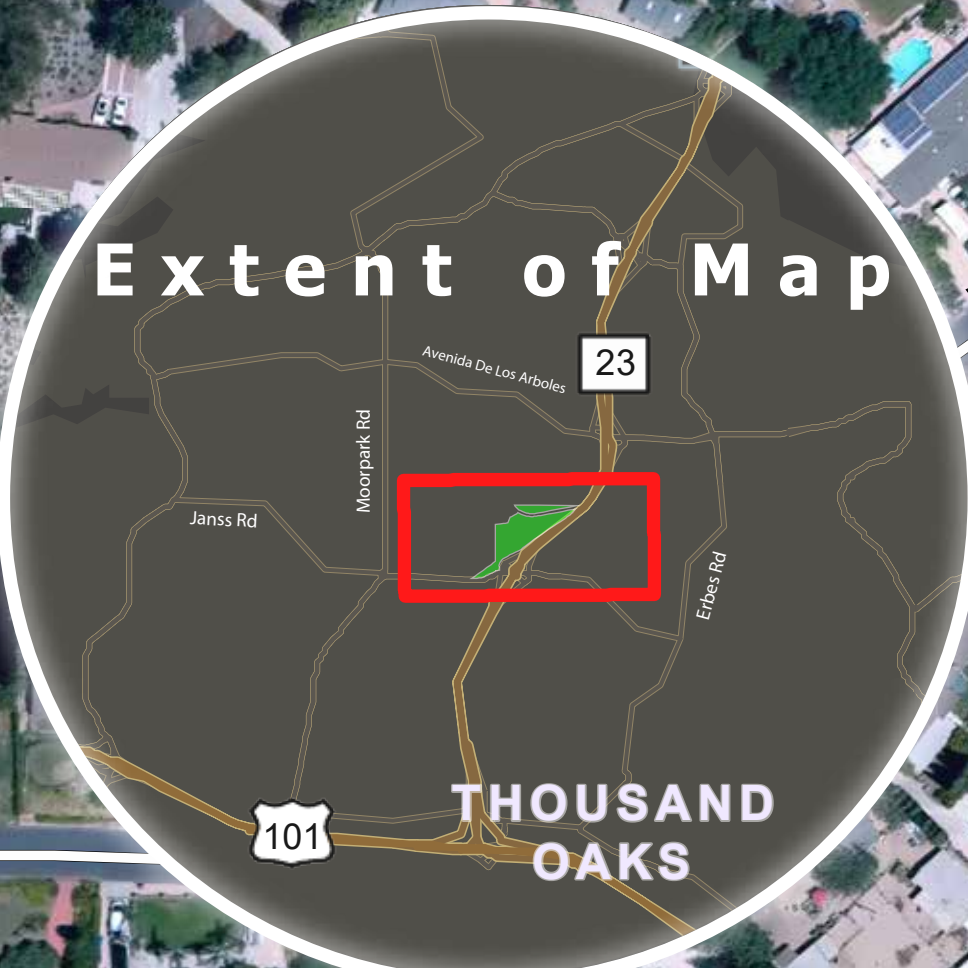

Conejo Creek West Park Concept Plan

Conejo Creek Northwest

E Avenida De Las Flores

Option B

- Multi-Use Trail 
- Vehicular Circulation 
- Community Garden 
- Dog Park 
- Equestrian Areas 
- Parking 
- Drainage Swale 
- Group Picnic Area 
- CRPD Storage Area 
- Pickleball 
- RC Area 

Proposed Entrance on Janss Rd*

Conejo Creek North

Thousand Oaks Grant R. Brimhall Library

Goebel Adult Community Center

Alex Fiore Thousand Oaks Teen Center

Waverly Heights Dr

E Janss Rd

THOUSAND OAKS