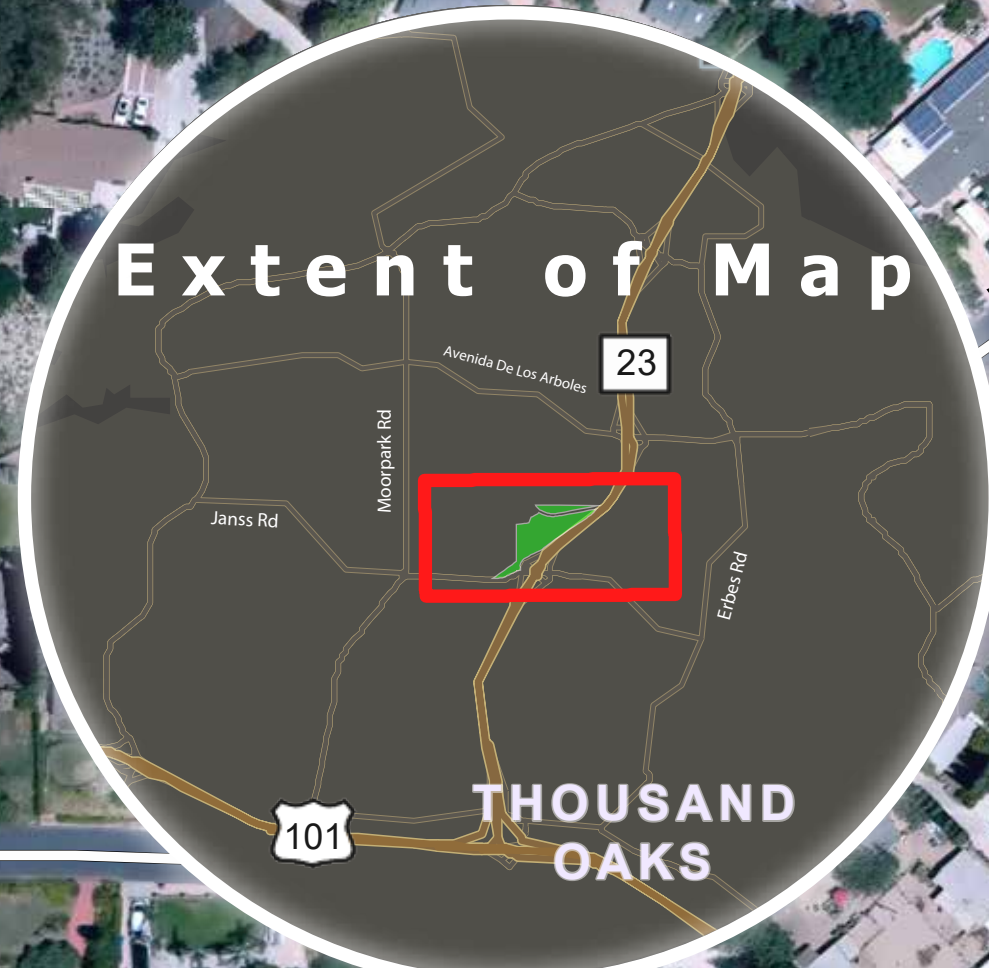

# Conejo Creek West Park Concept Plan

- Multi-Use Trail 
- Vehicular Circulation 
- Community Garden 
- Dog Park 
- Equestrian Areas 
- Parking 
- Drainage Swale 
- Group Picnic Area 
- CRPD Storage Area 
- Pickleball 
- RC Area 

Conejo Creek Northwest

E Avenida De Las Flores

Conejo Creek North

Thousand Oaks Grant R. Brimhall Library

Goebel Adult Community Center

Alex Fiore Thousand Oaks Teen Center

Waverly Heights Dr

E Janss Rd