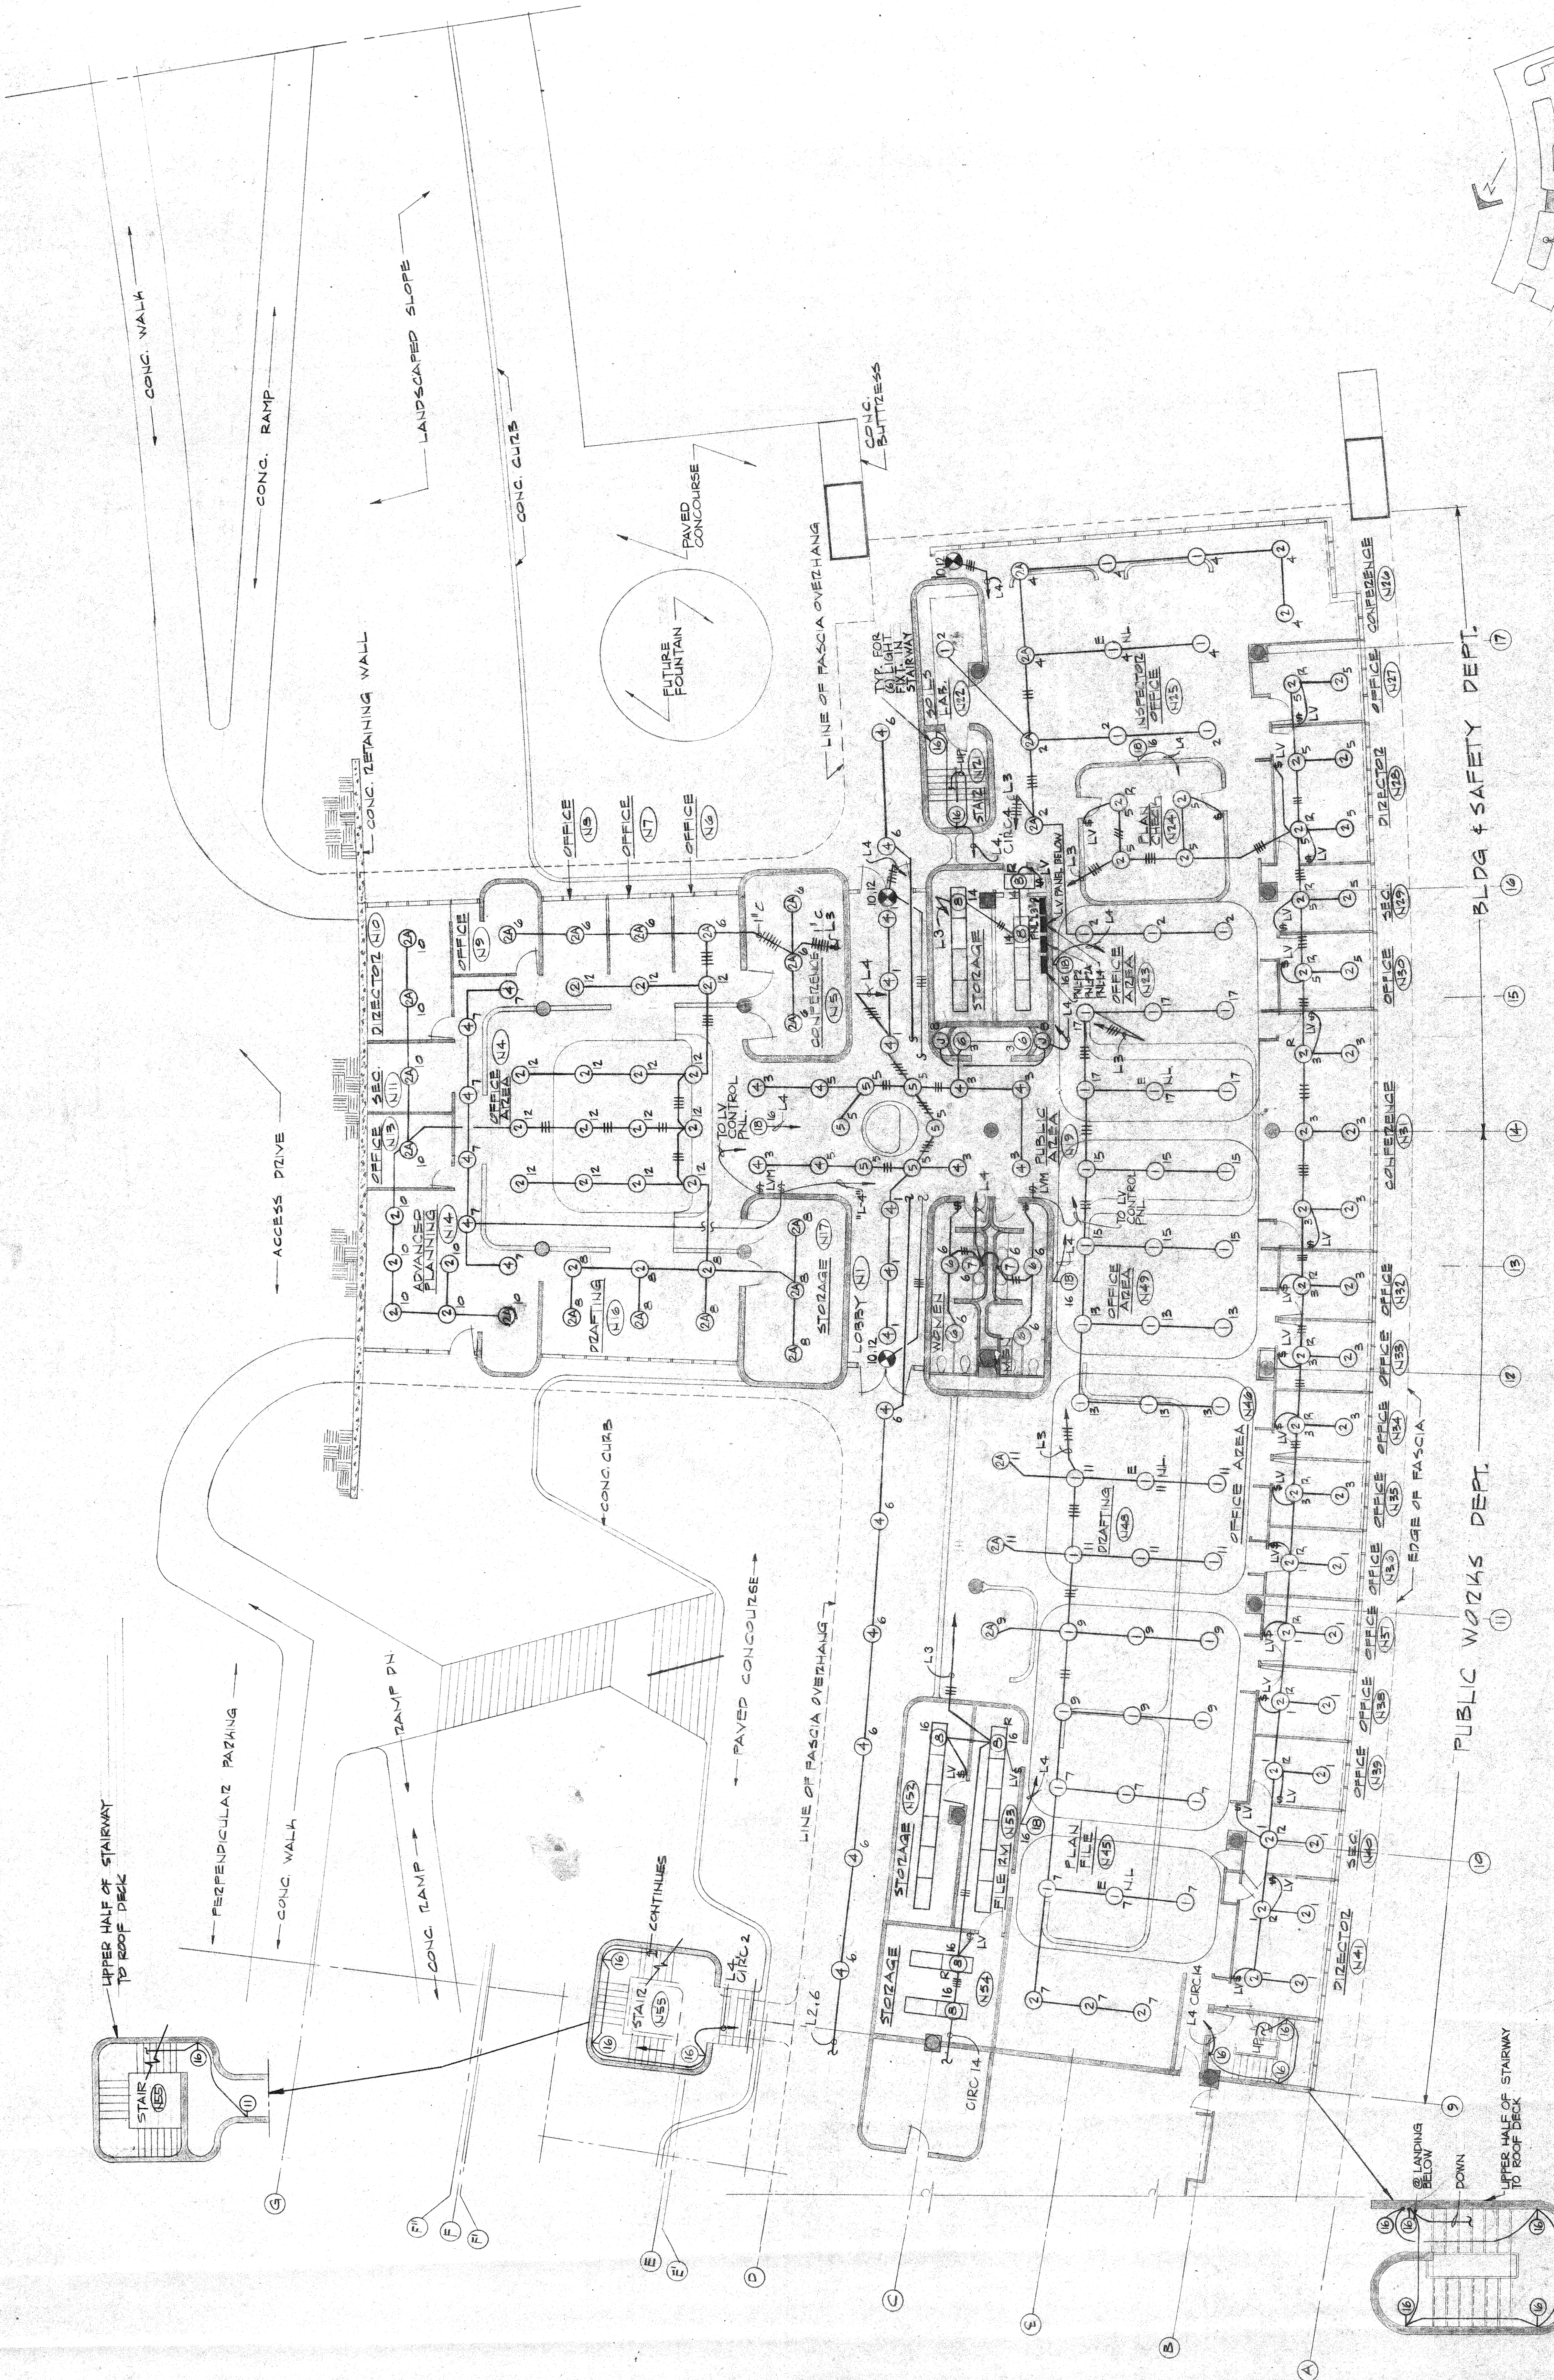

Blaylock Engineers
 Mechanical and Electrical Engineering
 1009 McKee Street, San Diego, Calif. 92110
 (714) 591-5400

LIGHTING PLAN-NORTH BUILDING-SOUTH END
 SCALE 1/8"=1'-0"

PUBLIC WORKS DEPT.

BLDG & SAFETY DEPT.