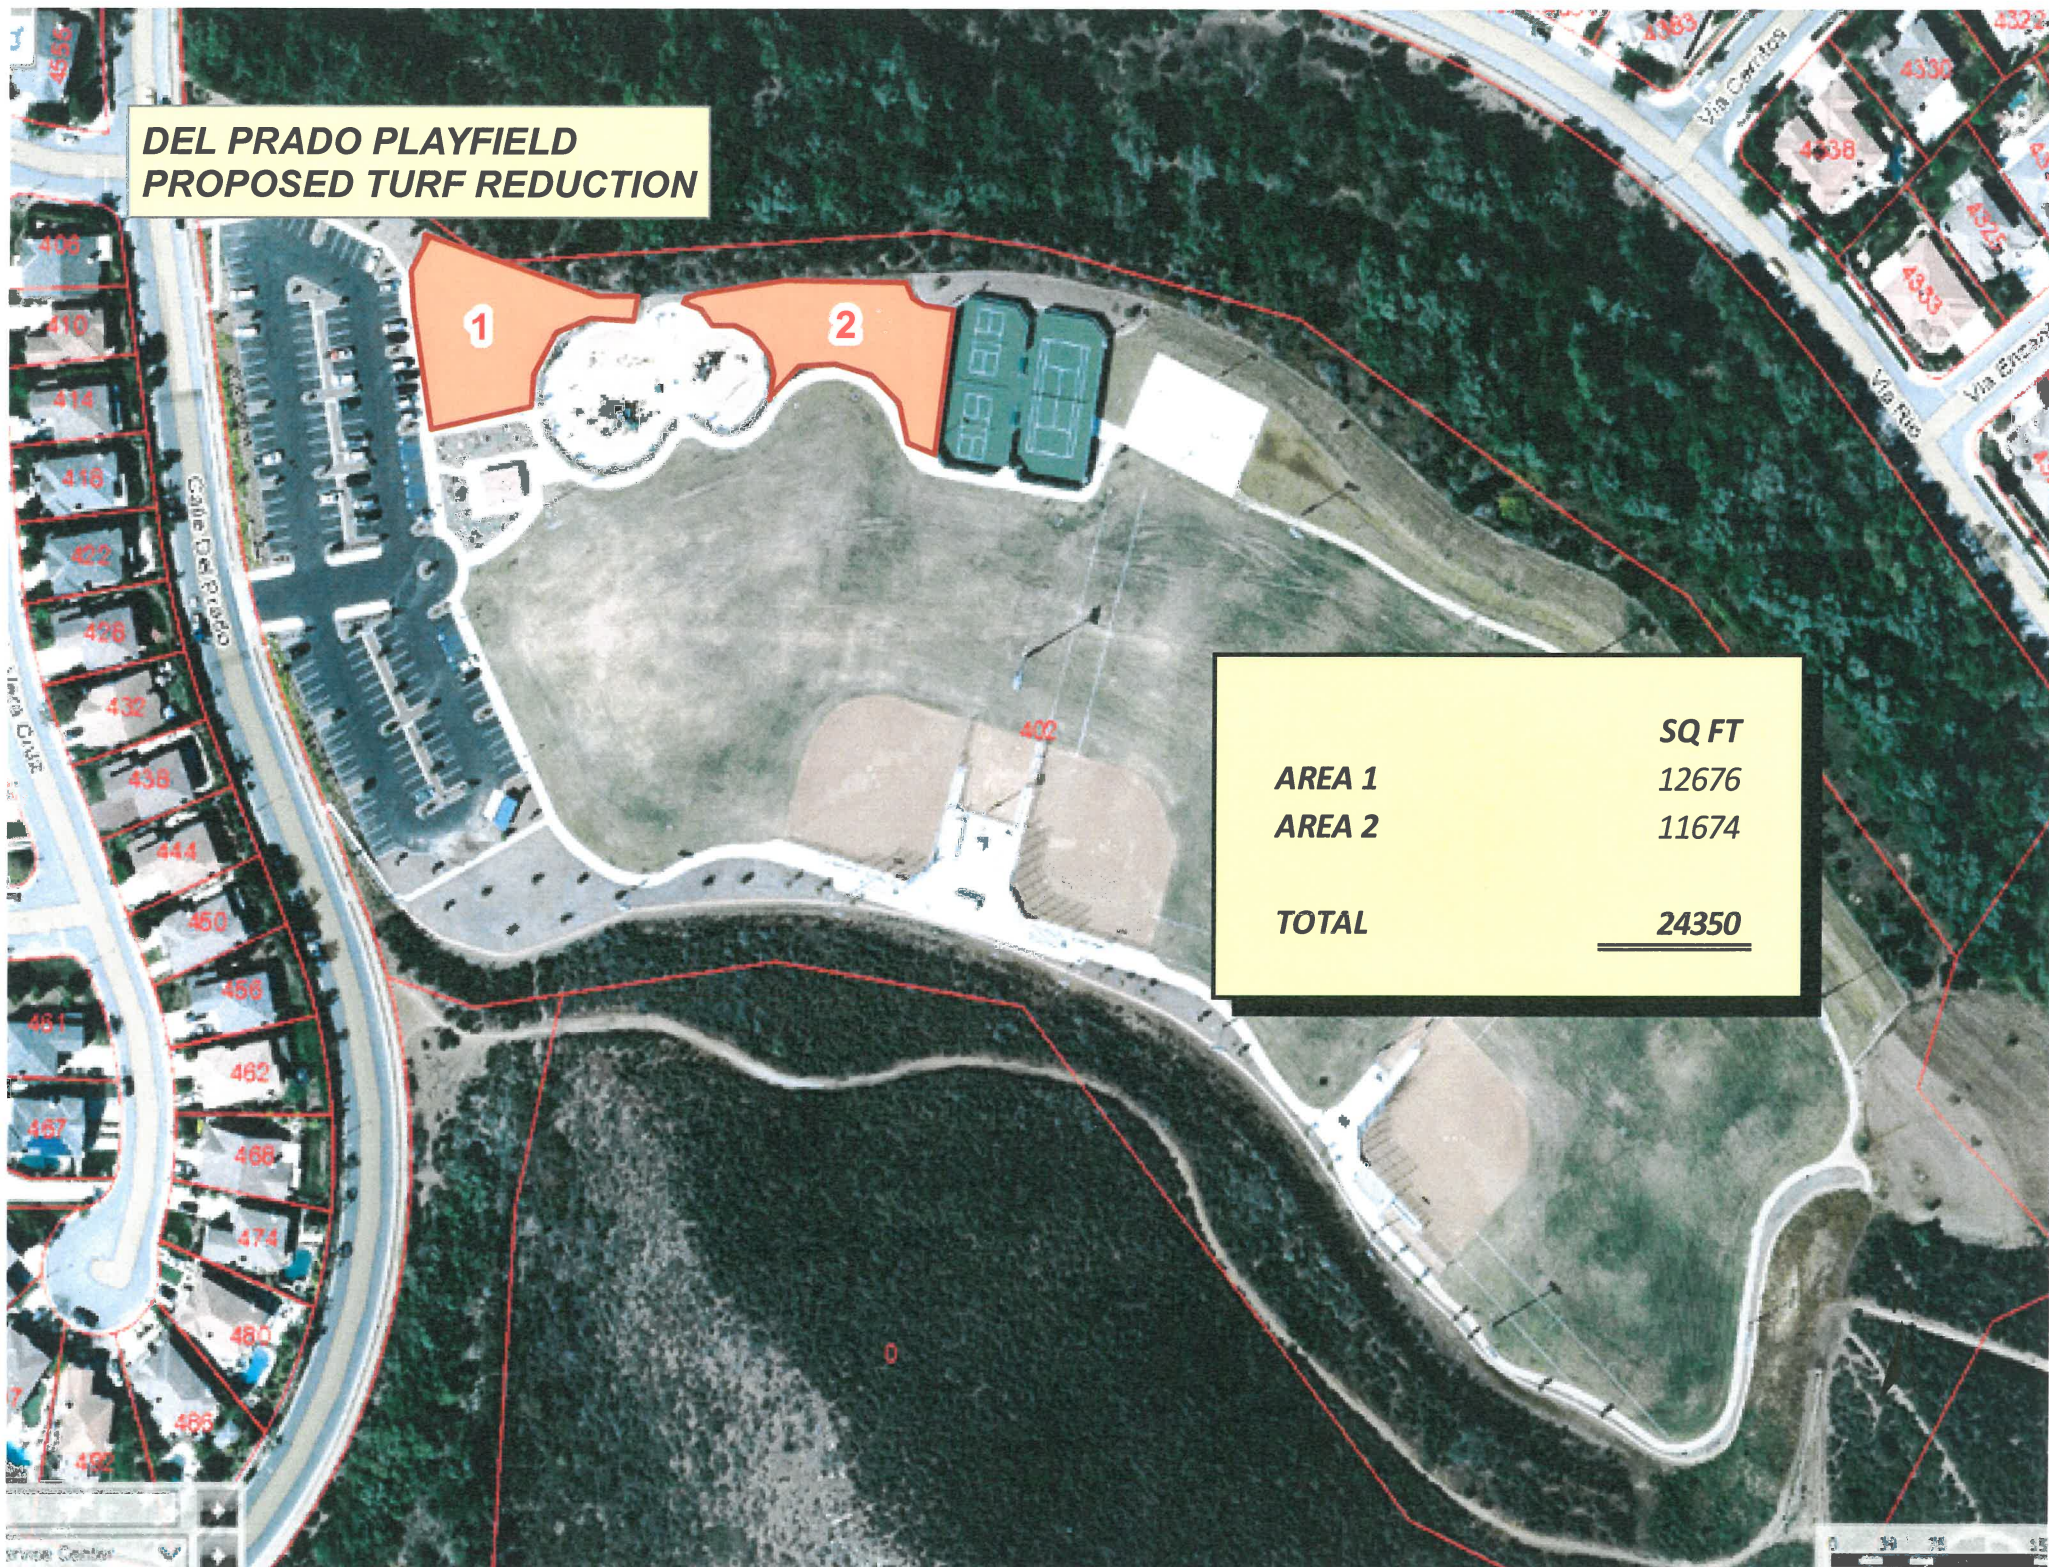

**DEL PRADO PLAYFIELD
PROPOSED TURF REDUCTION**

	SQ FT
AREA 1	12676
AREA 2	11674
TOTAL	<u>24350</u>